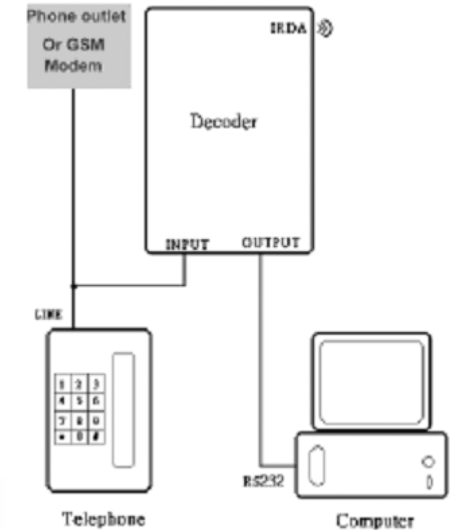

Functional Diagram

Visit our website at:

www.yessos.com.au

Contact details.

Address: 3/17-21 Virginia St.

North Wollongong

NSW 2500

AUSTRALIA

Phone: 1800 222 001

Fax: 02 42269296

Email: info@yessos.com.au